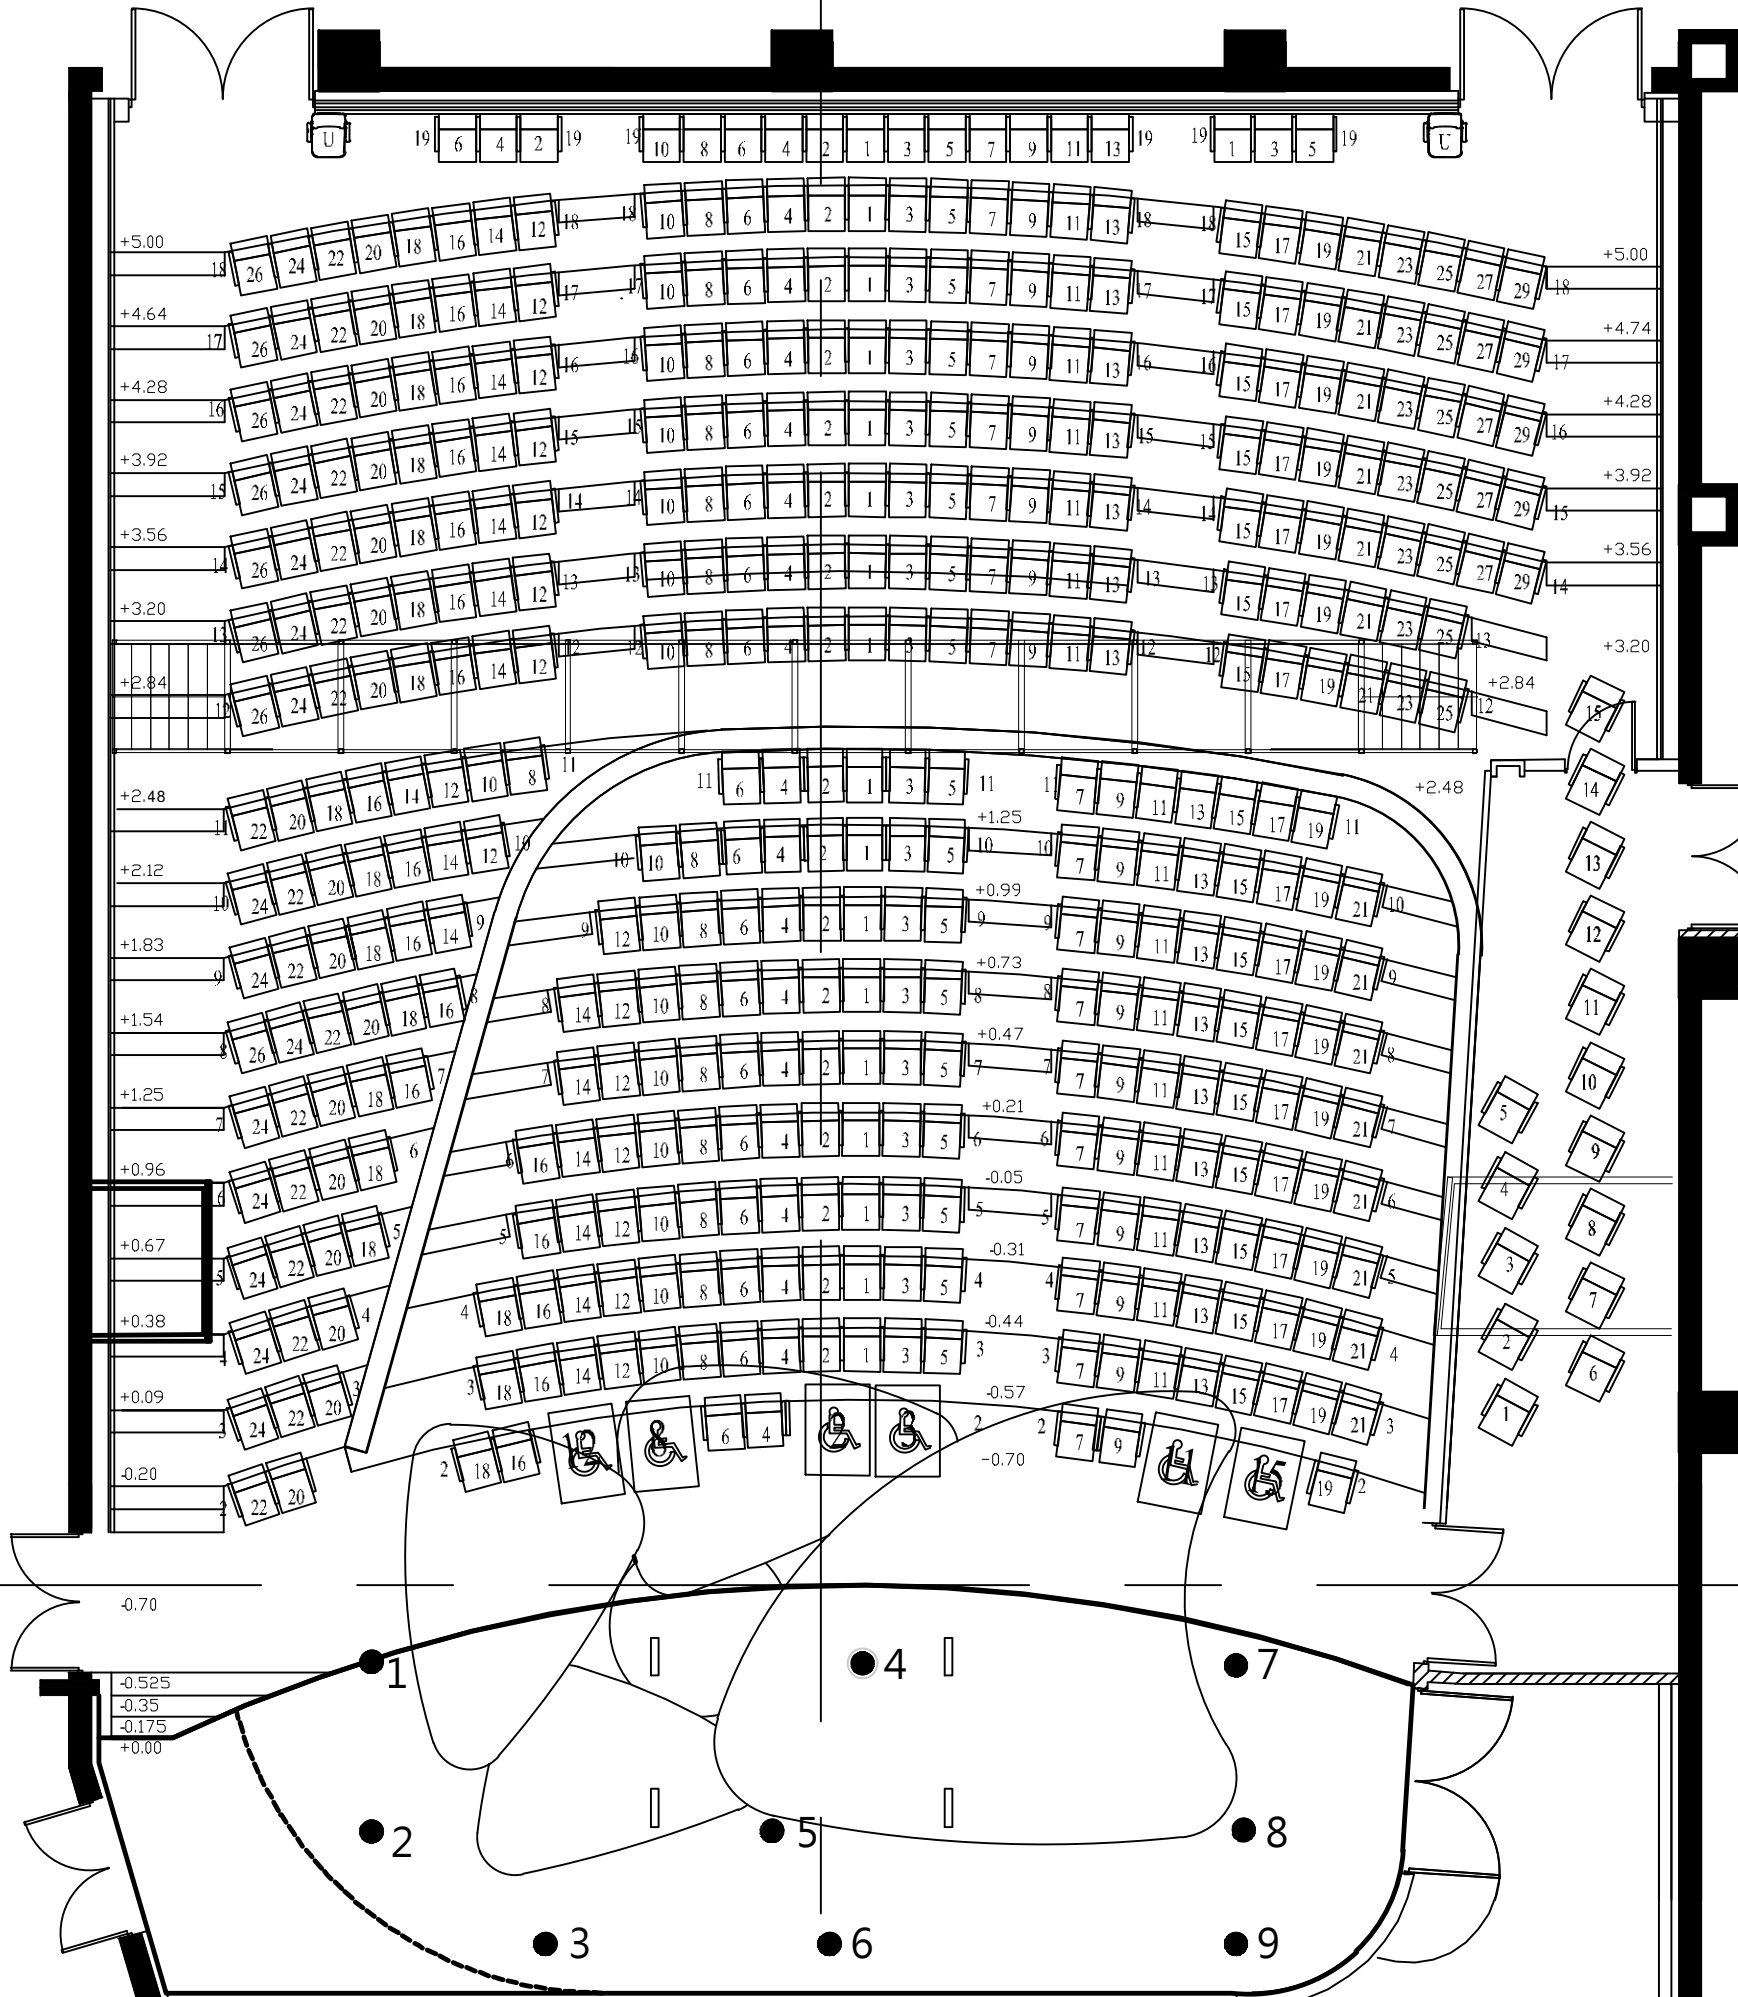

1000

500

0

500

1000

1500

2000

1500

1000

500

0

500

表演廳
Recital Hall

PRODUCTION

DIRECTOR

DESIGNER

LIGHTING

SET UP

PERFORM

DRAWN BY

DATE

DRAWING TITLE

表演廳平面圖

Recital Hall
Stage Plan

SCALE : 1/10

For A3

DRAWING DATE

2020 / 3 / 16

PRINT DATE